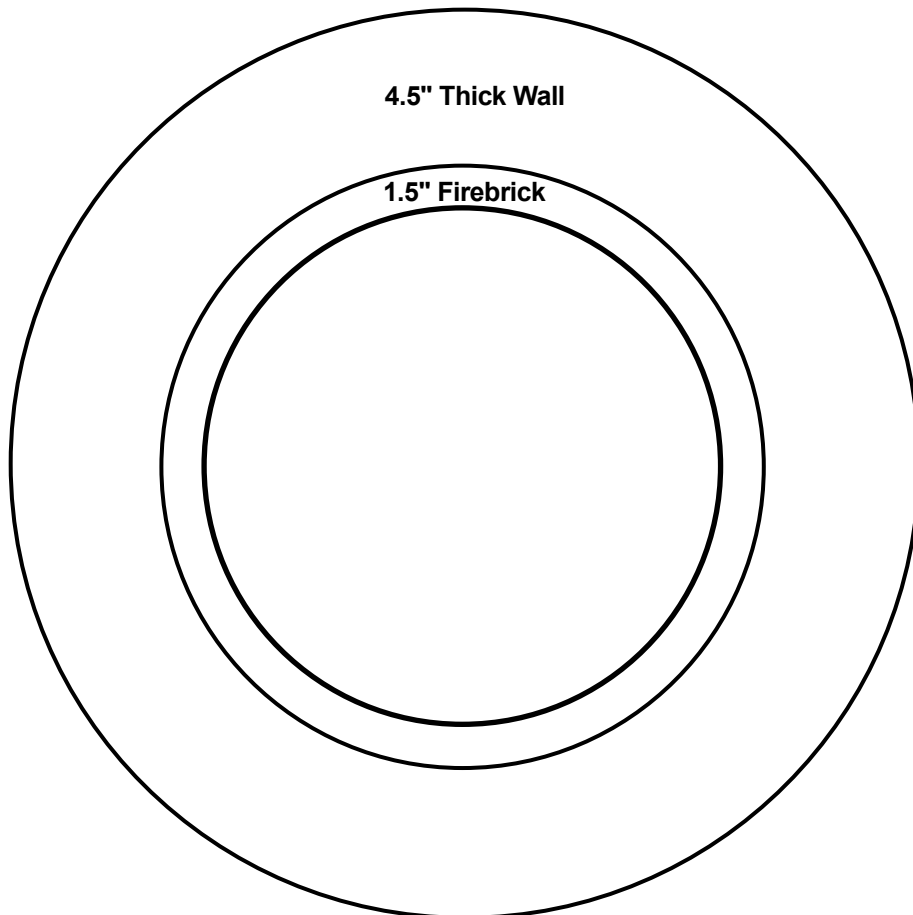

Fire Box — against fireplace

Cap Size: 51"w X 37"d

Corners 6 lin. ft. • Flats 19 sq. ft.

48" Wood Box

36" Wood Box

Fire Box — stand alone

Cap Size: 42"w X 37"d

Corners 12 lin. ft. • Flats 16 sq. ft.

Fire Box — against fireplace

Cap Size: 39"w X 37"d

Corners 6 lin. ft. • Flats 14 sq. ft.

Fire Box — stand alone

Cap Size: 54"w X 37"d

Corners 12 lin. ft. • Flats 20 sq. ft.

Fire Box — against fireplace

Cap Size: 51"w X 37"d

Corners 6 lin. ft. • Flats 19 sq. ft.

42" Wood Box

Fire Pit

Scratch Coat • Firebrick inside

Standard Sizes

Outside Dimensions	Inside Pit Dimensions
36"	26"
42"	32"
48"	38"

COLUMNS

Seat Wall
Standard Sizes
2', 4', 6', 8'