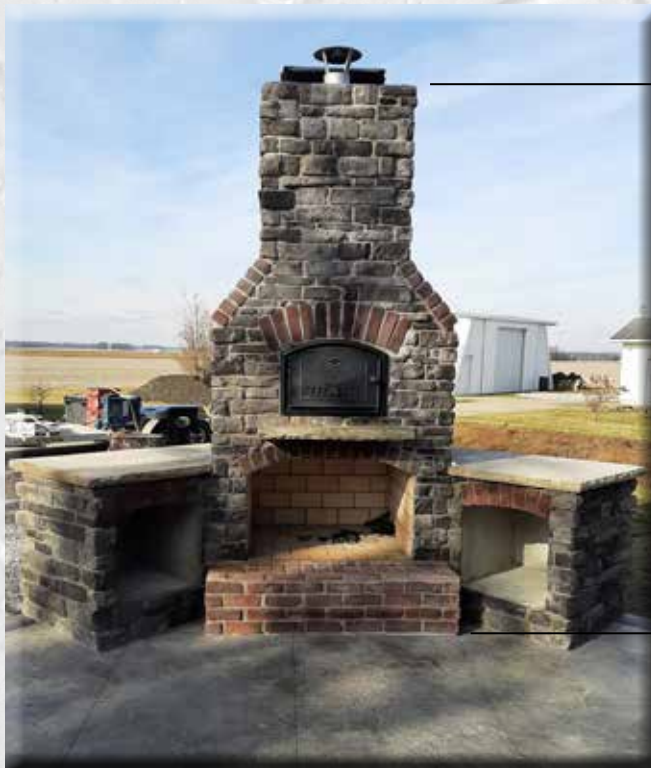

FIREPLACE GROVE DESIGNS

FIREPLACES LARGO MEZZO POCO MINI COMBO UNITS

We also ship finished products as well as do it yourself ready to finish.

We ship units as tall as 108" only on low flat beds.

Closed trailer shipping - Units are 88" tall then you have to put extensions on from there.

Natural Stone Largo

7'

12'

Mezzo Tapered Shoulder Set Back

5'

8'

Fiesta Mezzo with 30" Wood Boxes

11'

Gas Largo

11'

Mezzo Fireplace with 42" Wood Boxes

COMBO UNITS

Fiesta Mezzo with 36" Wood Box

Fiesta Largo

CABINETS

Grill Islands & Bars